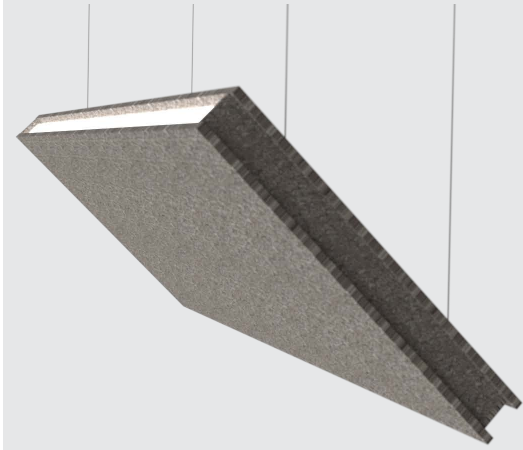

Texas Fluorescents
Reinvented

CATALOG# : _____
PROJECT : _____
TYPE : _____

LABA Series

Linear Acoustic Baffle Angled LED

The LABA Series offers a twist on the standard Linear Acoustic Baffle to create a gradual transition between walls and ceilings. This new pivoted design is hung at an angle either at the corners where the walls and ceiling meet or throughout an exposed ceiling plan to produce a larger surface area of direct sound absorbing material. The LABA Series includes an optional LED lighting package that produces indirect accent lighting on a ceiling or opposing wall, and is easily installed to most ceiling types with aircraft cables. Experience the evolution of acoustic lighting by ordering your LABA Series fixture today!

CONSTRUCTION

Acoustic material is 100% PET containing at least 55% recycled content. Class B fire rating and moisture resistant. Noise Reduction Coefficient (NRC) average around 0.75.

FIXTURE DIMENSIONS

- 24L: 24"L x 3"W x (12/16/24)"H
- 48L: 48"L x 3"W x (12/16/24)"H
- 72L: 72"L x 3"W x (12/16/24)"H
- 96L: 96"L x 3"W x (12/16/24)"H

SPECIFICATIONS

- 30+ acoustic material color options available
- Pendant mount accommodates most ceiling types
- CRI >80
- >50,000 hrs of L70 LED life
- Rated for dry and damp locations
- 0-10 Volt dimmable 120-277V
- Power factor >0.90
- 5 year warranty