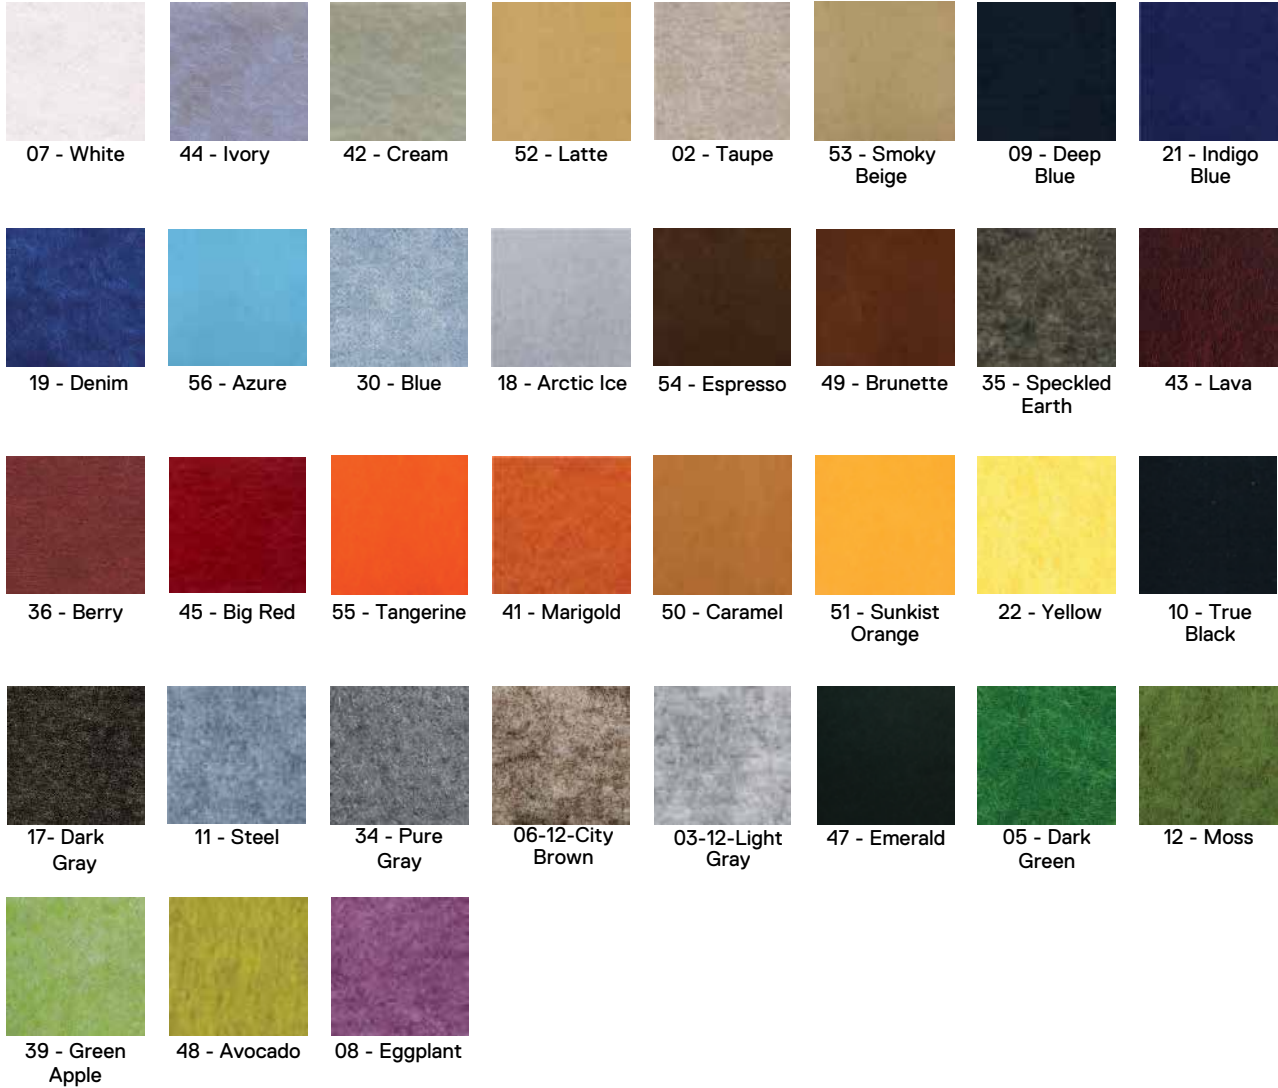

ACOUSTIC MATERIAL COLOR OPTIONS

PRODUCT DIMENSIONS

| PART | L | W | H |
|--------|--------|-------|-------------|
| LABA24 | 24.00" | 3.00" | 12",16",24" |
| LABA48 | 48.00" | 3.00" | 12",16",24" |
| LABA72 | 72.00" | 3.00" | 12",16",24" |
| LABA96 | 96.00" | 3.00" | 12",16",24" |