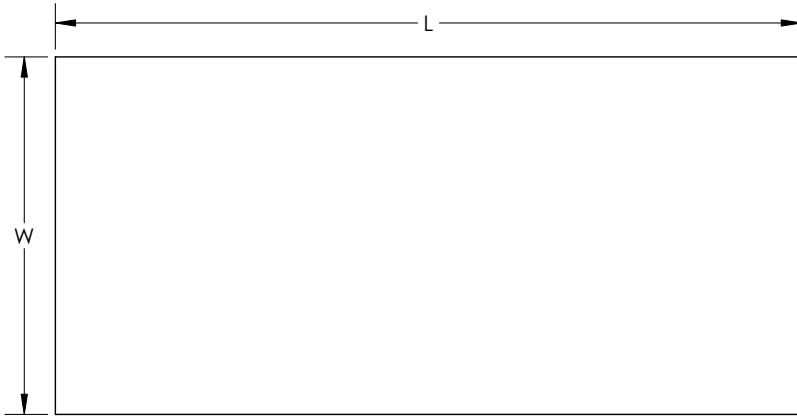

ACOUSTIC MATERIAL COLOR OPTIONS

PRODUCT DIMENSIONS

| PART | L | W | H |
|--------|--------|-------|-------------|
| LABA24 | 24.00" | 3.00" | 12",16",24" |
| LABA48 | 48.00" | 3.00" | 12",16",24" |
| LABA72 | 72.00" | 3.00" | 12",16",24" |
| LABA96 | 96.00" | 3.00" | 12",16",24" |