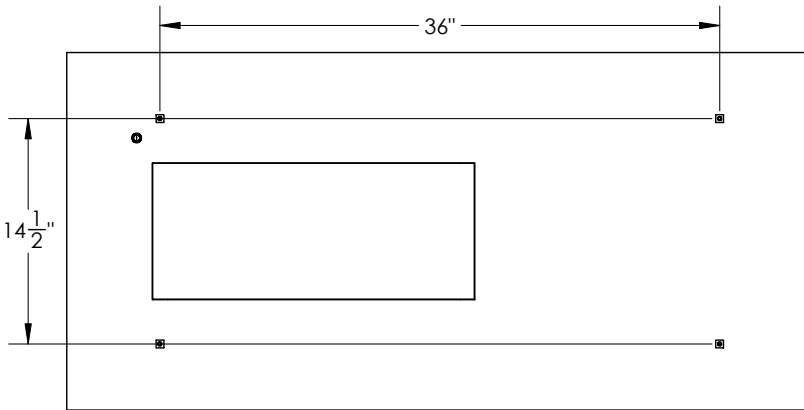

ACOUSTIC MATERIAL COLOR OPTIONS

PRODUCT DIMENSIONS

| PART | L | W | H |
|--------|--------|-------|-------------|
| LABA24 | 24.00" | 3.00" | 12",16",24" |
| LABA48 | 48.00" | 3.00" | 12",16",24" |
| LABA72 | 72.00" | 3.00" | 12",16",24" |
| LABA96 | 96.00" | 3.00" | 12",16",24" |