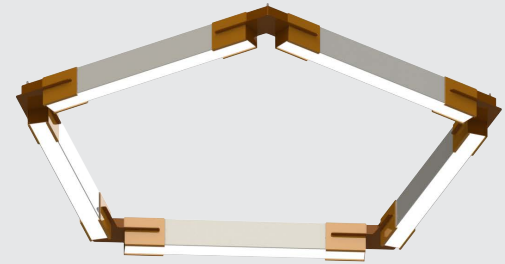

The Pentagon has specially designed brackets that allow for construction of this symmetric pentagon configuration. The popular L23 fixtures provide bright, white and energy efficient illumination with up and down lighting options. Revolutionize lighting in your space with an innovative and refreshing fixture.

CONSTRUCTION

Brackets are laser cut, fabricated, and robot-welded from 14-gauge powder coated cold-rolled steel with custom colors available.

OPTIONS

14W emergency battery backup integrated in all fixtures 4 foot long and above.

FLAIR

Customize the color of your brackets and/or end caps to add flair to your unique hanging luminaire system. Consult factory for more information.

SYSTEM DIMENSIONS

24" L23 fixture: 57" D x 3.23" H

48" L23 fixture: 92" D x 3.23" H

72" L23 fixture: 133" D x 3.23" H

96" L23 fixture: 174" D x 3.23" H

SPECIFICATIONS

- 4 standard fixture lengths – 24", 48", 72", and 96"
- Customizable bracket, fixture, and end cap colors available
- Pendant mount for multiple ceiling types
- Many lumen package / wattage options via programmable drivers
- Multiple Kelvin temperature options (3000K, 3500K, 4000K, 5000K)
- Emergency battery backup options available (remote only)
- CRI >80 (90 available)
- >50,000 hrs of L70 LED life
- Rated for dry and damp locations
- 0 - 10 Volt dimmable 120-277V (120V ELV/TRIAC avail)
- Power factor >0.90
- 5 year warranty