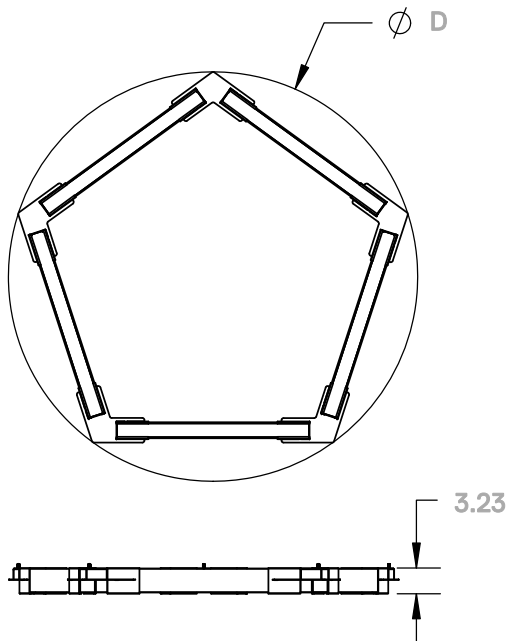

FLAIR

Customize the color of your brackets and/or end caps to add flair to your unique hanging luminaire system. Consult factory for more information.

SYSTEM DIMENSIONS

24" L23 fixture: 57" D x 3.23" H

48" L23 fixture: 92" D x 3.23" H

72" L23 fixture: 133" D x 3.23" H

96" L23 fixture: 174" D x 3.23" H

SPECIFICATIONS

- 4 standard fixture lengths – 24", 48", 72", and 96"
- Customizable bracket, fixture, and end cap colors available
- Pendant mount for multiple ceiling types
- Many lumen package / wattage options via programmable drivers
- Multiple Kelvin temperature options (3000K, 3500K, 4000K, 5000K)
- Emergency battery backup options available (remote only)
- CRI >80 (90 available)
- >50,000 hrs of L70 LED life
- Rated for dry and damp locations
- 0 - 10 Volt dimmable 120-277V (120V ELV/TRIAC avail)
- Power factor >0.90
- 5 year warranty

PRODUCT DIMENSIONS

HANGING KIT ATTACHMENT POINTS

Sample Part Number	Nominal Diameter	X	Y ₁	Z ₁	Y ₂	Z ₂
PLY23PFR57LTU60D100DMVWH30KRD-PT	Ø = 57 in.	28.625 in.	27.25 in.	8.875 in.	44 in.	14.25 in.
PLY23PFR92LTU120D200DMVWH30KRD-PT	Ø = 92 in.	52.625 in.	50 in.	16.25 in.	81 in.	26.375 in.
PLY23PFR133LTU180D300DMVWH30KRD-PT	Ø = 133 in.	76.625 in.	72.875 in.	23.75 in.	118 in.	38.25 in.
PLY23PFR174LTU240D400DMVWH30KRD-PT	Ø = 174 in.	100.625 in.	95.75 in.	31 in.	154.875 in.	50.375 in.

Values shown in table rounded to nearest 1/8th of an inch.

BRACKET DIMENSIONS