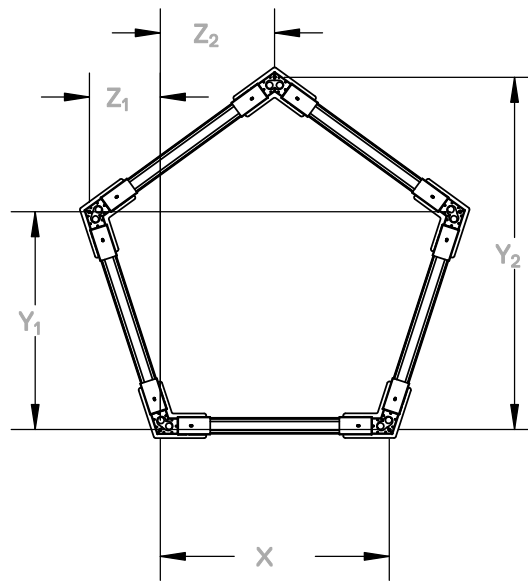

PRODUCT DIMENSIONS

HANGING KIT ATTACHMENT POINTS

Sample Part Number	Nominal Diameter	X	Y ₁	Z ₁	Y ₂	Z ₂
PLY23PFR57LTU60D100DMVWH30KRD-PT	Ø = 57 in.	28.625 in.	27.25 in.	8.875 in.	44 in.	14.25 in.
PLY23PFR92LTU120D200DMVWH30KRD-PT	Ø = 92 in.	52.625 in.	50 in.	16.25 in.	81 in.	26.375 in.
PLY23PFR133LTU180D300DMVWH30KRD-PT	Ø = 133 in.	76.625 in.	72.875 in.	23.75 in.	118 in.	38.25 in.
PLY23PFR174LTU240D400DMVWH30KRD-PT	Ø = 174 in.	100.625 in.	95.75 in.	31 in.	154.875 in.	50.375 in.

Values shown in table rounded to nearest 1/8th of an inch.

BRACKET DIMENSIONS