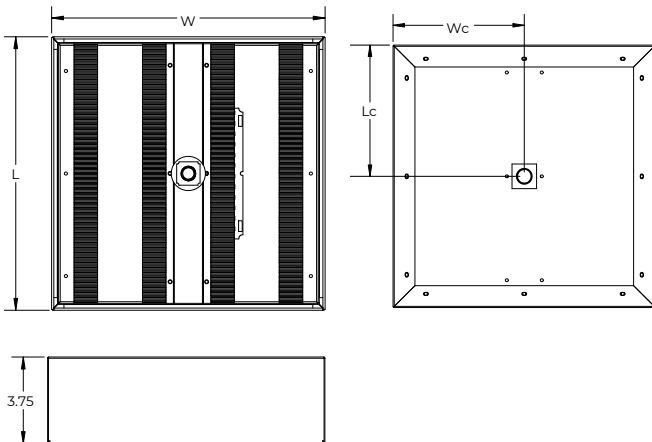

Stem mount configuration