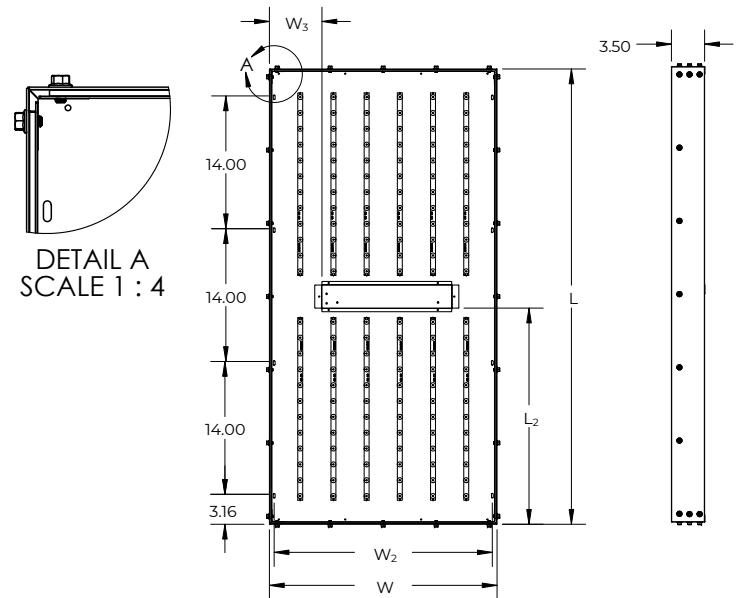

FEATURES & BENEFITS

- 5 standard sizes – 9" x 9", 12" x 12", 20" x 20", 24" x 24", 24" x 48"
- Customizable graphics and backgrounds available
- Pendant and surface mount options available
- Many lumen package / wattage options via programmable drivers
- CRI >80 (90 CRI available)
- >50,000 hrs of L70 LED life
- Power factor >0.90

DIMENSIONS

Part	W	L	W _c	L _c
IGB ST 9X9	9"	9"	4.5"	4.5"
IGB ST 12X12	12"	12"	6"	6"
IGB ST 20X20	20"	20"	10"	10"

Part	W	L	W ₂	W ₃	L ₂
IGB SM 24X24	24"	24"	23"	5.5"	10.8"
IGB SM 24X48	24"	48"	23"	5.5"	22.8"

Stem mount configuration

Surface/pendant mount configuration

Dimensions and specifications subject to change without notice.

JOB NAME:

CAT#:

TYPE:

ORDERING

EXAMPLE: IGB SM 12X12 LED 12 DMV BK 30 EM14

IGB		LED				
1. SERIES	2. MOUNTING	3. WIDTH X LENGTH		4. GEAR	5. WATTAGE ²	6. DRIVER
IGB	P Pendant	9X9	9"W x 9"L	LED	9X9 in. 10 Watts	DMV 120-277V Multivolt 0-10V Dimmable
	SM Surface Mount	12X12	12"W x 12"L		12X12 in. 12 Watts	
	ST Stem Mount ¹	20X20	20"W x 20"L		20X20 in. 18 Watts	
		24X24	24"W x 24"L		24X24 in. 22 Watts	
		24X48	24"W x 48"L		24X48 in. 44 Watts	
		48X48	48"W x 48"L		48X48 in. 88 Watts	