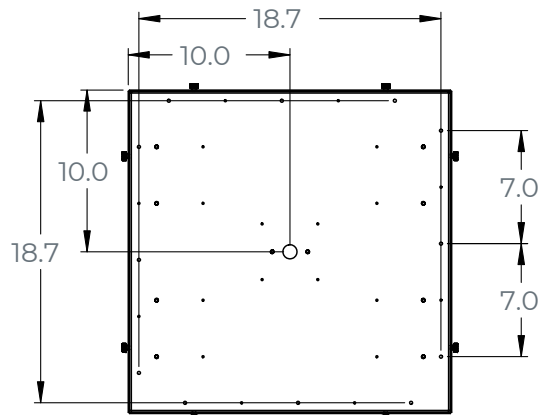

DIMENSIONS

Dimensions in Inches

Mounting Bracket

Dimensions and specifications subject to change without notice.

JOB NAME:

CAT#:

TYPE:

ORDERING

EXAMPLE: L23CH S 58X58 LED 160 DMV WH FR 30 BK EM14

L23CH	S		LED								
1. SERIES	2. MOUNTING		3. SIZE		4. GEAR	5. WATTAGE/LUMENS		6. DRIVER		7. FINISH ¹	
L23CH	S	Surface	58X58	58x58"	LED	58 in. x 58 in.		DMV	120-277V	BK	Black
						148	148 Watts 17,020 Lumens		Multivolt	SI	Silver
						266	266 Watts 30,590 Lumens		0-10V	WH	White
									Dimmable		