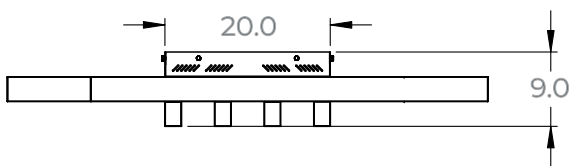

JOB NAME:

CAT#:

TYPE:

APPLICATIONS

Invigorate your space with a crisp, original linear LED cross-fixture system – the Nova Luminaire. Paired with a specially-designed mounting system, this fixture delivers bright, white and energy-efficient illumination for office or retail spaces. Via two staggered tiers of simple L23 luminaires, create an intriguing, contemporary look by either mounting to the ceiling or wall to add beauty and sophistication to any space.

FEATURES & BENEFITS

- Custom colors available for fixture endcaps.
- Surface mount system for smooth ceiling types.
- Multiple Kelvin temperature options (3000K, 3500K, 4000K, 5000K)
- $L_{70} > 50000$ hrs.
- Min CRI 80 (90 CRI available)
- 14W emergency battery backup options available
- 5 year warranty

DIMENSIONS

Dimensions in Inches

Mounting Bracket

Dimensions and specifications subject to change without notice.