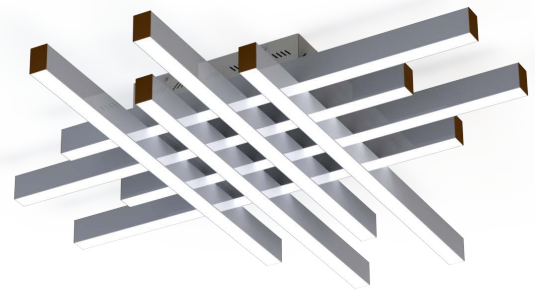

JOB NAME:

CAT#:

TYPE:

APPLICATIONS

Invigorate your space with a crisp, original linear LED cross-fixture system – the Nova Luminaire. Paired with a specially-designed mounting system, this fixture delivers bright, white and energy-efficient illumination for office or retail spaces. Via two staggered tiers of simple L23 luminaires, create an intriguing, contemporary look by either mounting to the ceiling or wall to add beauty and sophistication to any space.

FEATURES & BENEFITS

- Custom colors available for fixture endcaps.
- Surface mount system for smooth ceiling types.
- Multiple Kelvin temperature options (3000K, 3500K, 4000K, 5000K)
- $L_{70} > 50000$ hrs.
- Min CRI 80 (90 CRI available)
- 14W emergency battery backup options available
- 5 year warranty

EXAMPLE: L23CH S 58X58 LED 160 DMV WH FR 30 BK EM14

L23CH	S		LED								
1. SERIES	2. MOUNTING		3. SIZE		4. GEAR	5. WATTAGE/LUMENS		6. DRIVER		7. FINISH ¹	
L23CH	S	Surface	58X58	58x58"	LED	58 in. x 58 in.		DMV	120-277V	BK	Black
						148	148 Watts 17,020 Lumens		Multivolt	SI	Silver
						266	266 Watts 30,590 Lumens		0-10V	WH	White
									Dimmable		