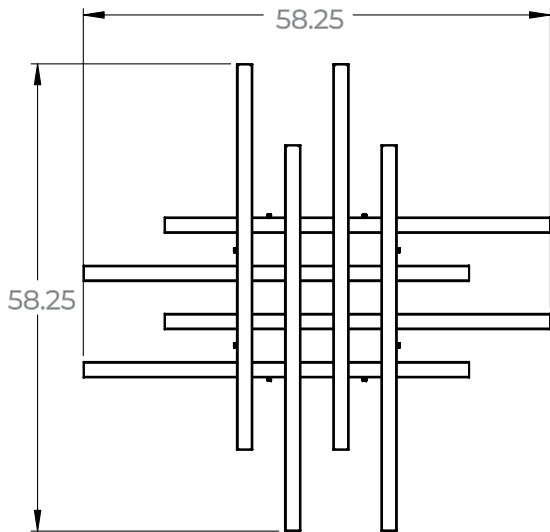

DIMENSIONS

Dimensions in Inches