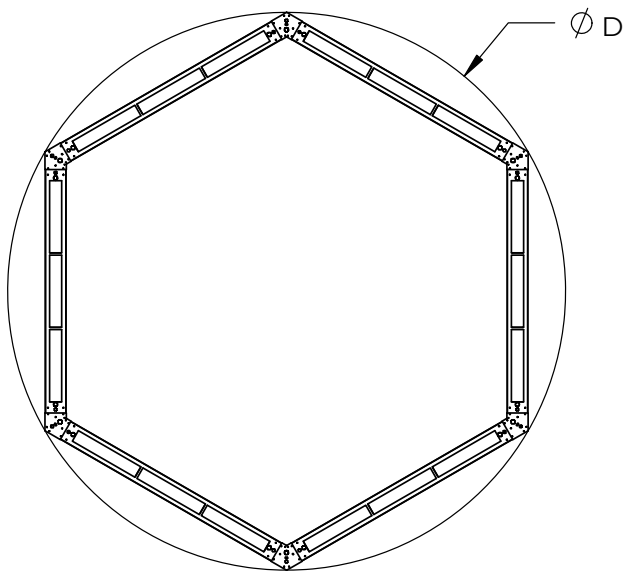

DIMENSIONS

Part	D	D = Diameter
PGN44-P61	61"	
PGN44-P108	108"	
PGN44-P156	156"	
PGN44-P204	204"