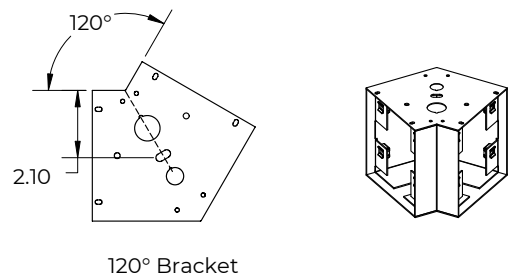

DIMENSIONS

Part	D	D = Diameter
PGN44-P61	61"	
PGN44-P108	108"	
PGN44-P156	156"	
PGN44-P204	204"