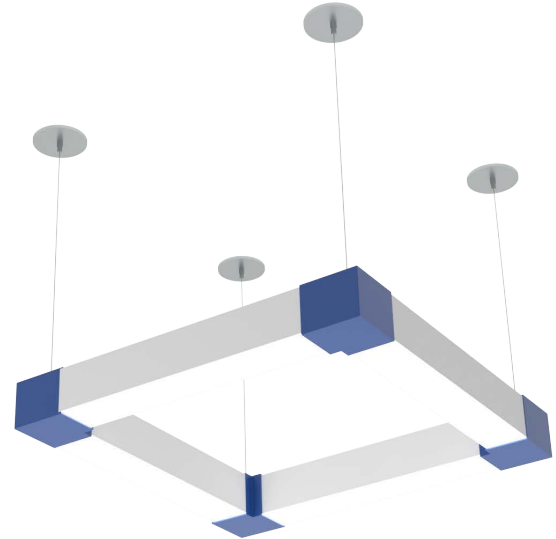

JOB NAME:

CAT#:

TYPE:

APPLICATIONS

The Square/Rectangle

Transform the lighting in your space using PGN44 (polygon 4"x4") series fixtures to provide bright, white and energy efficient illumination. Choose different bracket styles and fixture lengths to construct a completely customizable lighting system with uplight and downlight options, such as squares or rectangles. Instantly revamp the look and feel of your space with interesting luminaires.