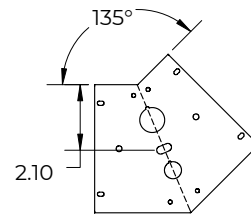

DIMENSIONS

Part	D
PGN44-P34X34	77"
PGN44-P58X58	140"
PGN44-P82X82	203"
PGN44-P108X108	265"

D = Diameter

135° Bracket

Dimensions and specifications subject to change without notice.

JOB NAME:

CAT#:

TYPE: