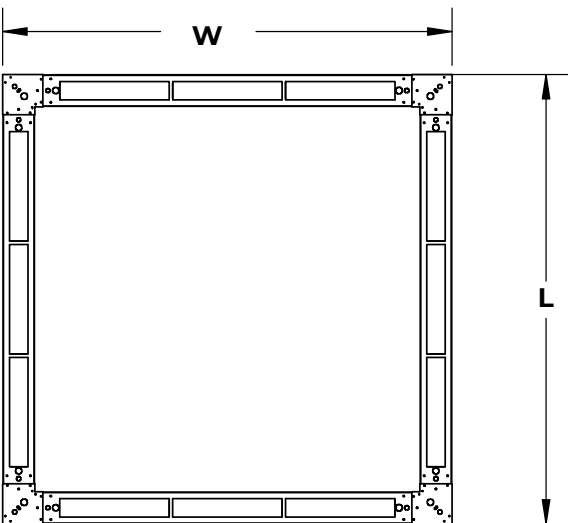

DIMENSIONS

Part	L	W
PGN44-P34X34	34"	34"
PGN44-P58X58	58"	58"
PGN44-P82X82	82"	82"
PGN44-P108X108	108"	108"

L = Length
W = Width

Dimensions and specifications subject to change without notice.

JOB NAME:

CAT#:

TYPE:

ORDERING

EXAMPLE: PGN44 P 34X34 LED 96 DMV BK SF 30 RD EM14 -SQ

PGN44

P

LED

1. SERIES	2. MOUNTING	3. WIDTH X LENGTH ¹	4. GEAR	5. DISTRIBUTION	6. WATTAGE/LUMENS ²	7. DRIVER
PGN44	P Pendant	34X34 34"W x 34"L 58X58 58"W x 58"L 82X82 82"W x 82"L 108X108 108"W x 108"L	LED	Blank Downlight (std.) 1U2D Uplight and Downlight	Downlight 34X34 in. 96 96 Watts 9600 Lumens 58X58 in. 192 192 Watts 19200 Lumens 82X82 in. 288 288 Watts 28800 Lumens 108X108 in. 384 384 Watts 38400 Lumens 1 Up and 2 Down Only 34X34 in. 152 152 Watts 5600U-9600D 58X58 in. 304 304 Watts 11200U-19200D 82X82 in. 456 456 Watts 16800U-28800D 108X108 in. 608 608 Watts 22400U-38400D	DMV 120-277V Multivolt 0-10V Dimmable