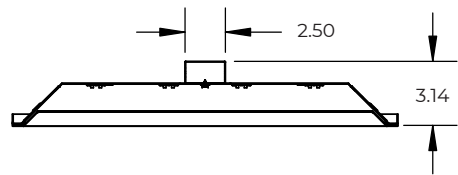

### FEATURES & BENEFITS

- 3 standard sizes for grid ceilings – 12x48, 24x24, and 24x48
- Customizable finish colors available
- Ultra thin LED panel light made from high-grade aluminum
- Many lumen package / wattage options via programmable drivers
- CRI > 80
- >50,000 hrs of L70 LED life
- Power factor >0.90

### DIMENSIONS

Part	W	L	W <sub>2</sub>	L <sub>2</sub>
SKBW12X48	11.78"	47.5"	4.7"	16.7"
SKBW24X24	23.75"	23.75"	10.7"	4.7"
SKBW24X48	23.75"	47.5"	10.7"	16.7"

Dimensions and specifications subject to change without notice.