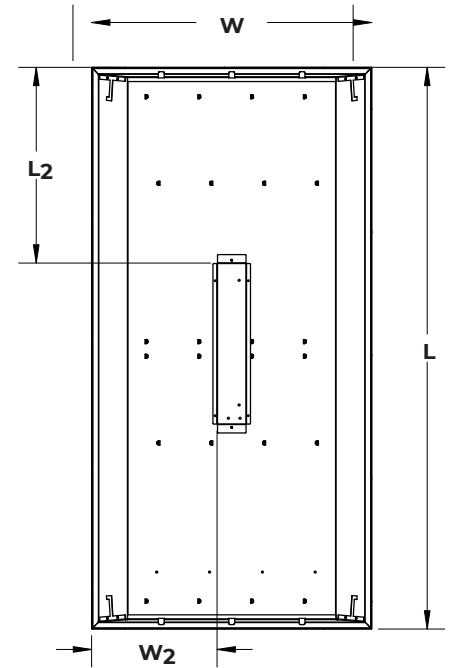

### APPLICATIONS

This new backlit Flat Panel provides comfortable, abundant lighting from a very thin and modern design. Available in 1x4, 2x2 and 2x4 in multiple color temperatures and dimmable with 0 to 10 Volt dimming. The panel is designed for T-Bar recessed mounting with ballast box on the top side of the panel. The panel has an unobstrusive white edge. These panels are an ideal choice for many applications including offices, circulation spaces, retail and now popular in residential kitchens remodeled to give a skylight appearance.

### FEATURES & BENEFITS

- 3 standard sizes for grid ceilings – 12x48, 24x24, and 24x48
- Customizable finish colors available
- Ultra thin LED panel light made from high-grade aluminum
- Many lumen package / wattage options via programmable drivers
- CRI > 80
- >50,000 hrs of L70 LED life
- Power factor >0.90

### DIMENSIONS

Part	W	L	W <sub>2</sub>	L <sub>2</sub>
SKBW12X48	11.78"	47.5"	4.7"	16.7"
SKBW24X24	23.75"	23.75"	10.7"	4.7"
SKBW24X48	23.75"	47.5"	10.7"	16.7"

Dimensions and specifications subject to change without notice.

**Notes:**

<sup>1</sup>SKBW fixtures are measured by overall frame width and length

<sup>2</sup>Wattage and lumen values are total for the fixture

<sup>3</sup>Consult for custom finish options

Dimensions and specifications subject to change without notice.