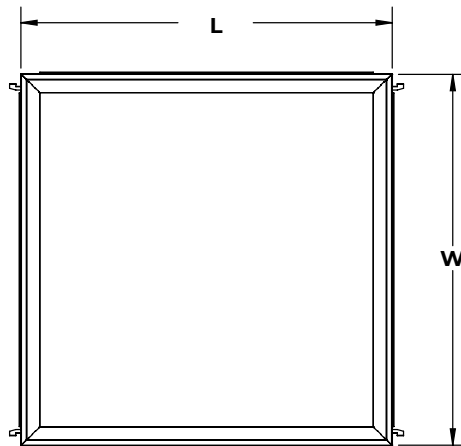

### APPLICATIONS

This new backlit Flat Panel provides comfortable, abundant lighting from a very thin and modern design. Available in 1x4, 2x2 and 2x4 in multiple color temperatures and dimmable with 0 to 10 Volt dimming. The panel is designed for T-Bar recessed mounting with ballast box on the top side of the panel. The panel has an unobstrusive white edge. These panels are an ideal choice for many applications including offices, circulation spaces, retail and now popular in residential kitchens remodeled to give a skylight appearance.

### FEATURES & BENEFITS

- 3 standard sizes for grid ceilings – 12x48, 24x24, and 24x48
- Customizable finish colors available
- Ultra thin LED panel light made from high-grade aluminum
- Many lumen package / wattage options via programmable drivers
- CRI > 80
- >50,000 hrs of L70 LED life
- Power factor >0.90

### DIMENSIONS

Part	W	L	W <sub>2</sub>	L <sub>2</sub>
SKBW12X48	11.78"	47.5"	4.7"	16.7"
SKBW24X24	23.75"	23.75"	10.7"	4.7"
SKBW24X48	23.75"	47.5"	10.7"	16.7"

Dimensions and specifications subject to change without notice.