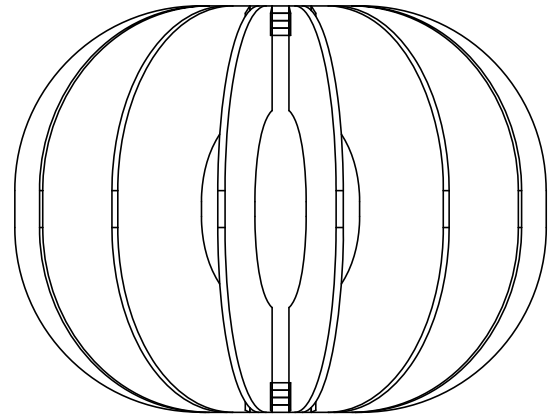

TYPE:

PRODUCT DIMENSIONS - TRIANGULAR

Dimensions and specifications subject to change without notice.

JOB NAME:

CAT#:

TYPE:

PRODUCT DIMENSIONS - CIRCULAR

Dimensions and specifications subject to change without notice.

JOB NAME:

CAT#:

TYPE:

PRODUCT DIMENSIONS - RECTANGULAR

Dimensions and specifications subject to change without notice.