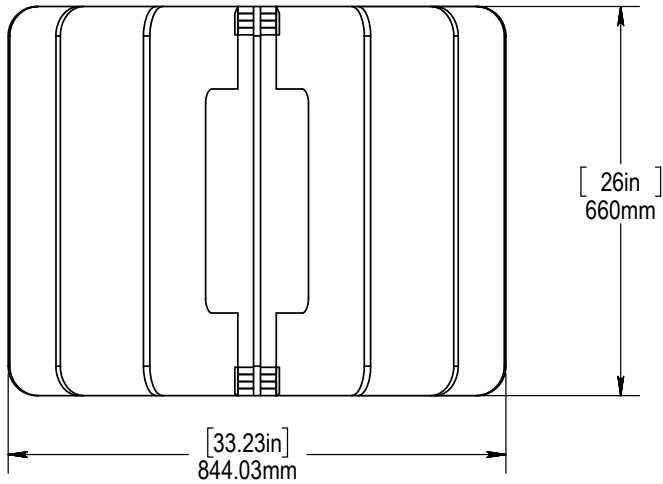

Dimensions and specifications subject to change without notice.

JOB NAME:

CAT#:

TYPE:

ORDERING

EXAMPLE: ASP 34 LED 27 DMV BN 30 A50 R

ASP		LED									
1. SERIES	2. WIDTH X LENGTH	3. GEAR	4. WATTAGE/LUMENS	5. DRIVER	6. FINISH ¹	7. COLOR TEMP	8. FLAIR ¹				
ASP	34 (-C)	34" Dia.	LED	27 27 Watts 2400 Lumens	DMV 120-277V Multivolt 0-10V Dimmable	BN Brushed Nickel	30 3000K	A03 Light Gray A17 Dark Gray A06 City Brown A02 Taupe A34 Pure Gray			
	34 (-R)	34" Dia.							BK Black		
	43 (-T)	43" Dia.									

TYPE:

PRODUCT DIMENSIONS - TRIANGULAR

Dimensions and specifications subject to change without notice.

JOB NAME:

CAT#:

TYPE:

PRODUCT DIMENSIONS - CIRCULAR

Dimensions and specifications subject to change without notice.

JOB NAME:

CAT#:

TYPE:

PRODUCT DIMENSIONS - RECTANGULAR

Dimensions and specifications subject to change without notice.