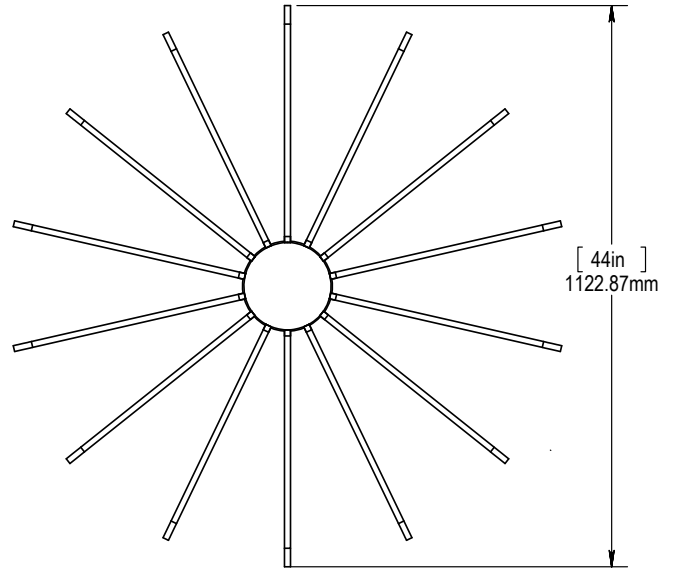

JOB NAME:

CAT#:

TYPE:

PRODUCT DIMENSIONS - TRIANGULAR

Dimensions and specifications subject to change without notice.