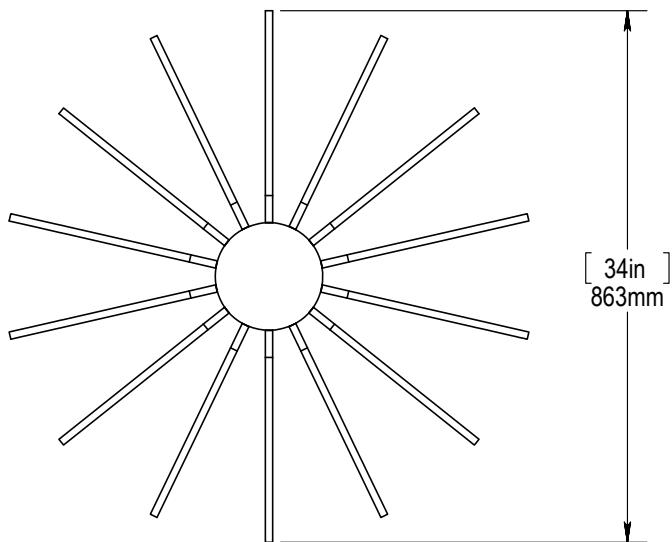

TYPE:

PRODUCT DIMENSIONS - TRIANGULAR

Dimensions and specifications subject to change without notice.

JOB NAME:

CAT#:

TYPE:

PRODUCT DIMENSIONS - CIRCULAR

Dimensions and specifications subject to change without notice.

JOB NAME:

CAT#:

TYPE:

PRODUCT DIMENSIONS - RECTANGULAR

Dimensions and specifications subject to change without notice.