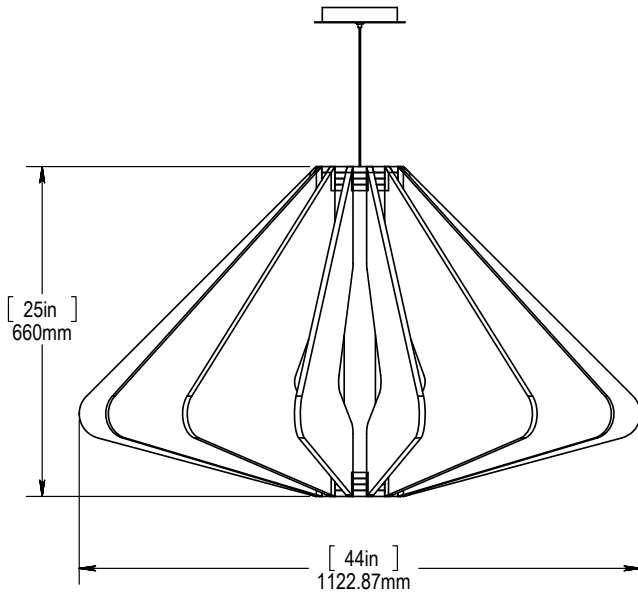

Dimensions and specifications subject to change without notice.

JOB NAME:

CAT#:

TYPE:

ORDERING

EXAMPLE: ASP 34 LED 27 DMV BN 30 A50 R

ASP		LED									
1. SERIES	2. WIDTH X LENGTH	3. GEAR	4. WATTAGE/LUMENS	5. DRIVER	6. FINISH ¹	7. COLOR TEMP	8. FLAIR ¹				
ASP	34 (-C)	34" Dia.	LED	27 27 Watts 2400 Lumens	DMV 120-277V Multivolt 0-10V Dimmable	BN Brushed Nickel	30 3000K	A03 Light Gray A17 Dark Gray A06 City Brown A02 Taupe A34 Pure Gray			
	34 (-R)	34" Dia.							BK Black		
	43 (-T)	43" Dia.									

03-12-
Light Gray

17-12-
Dark Gray

06-12-City
Brown

02-12-Taupe

34-12-
Pure Gray

Dimensions and specifications subject to change without notice.

JOB NAME:

CAT#:

TYPE:

PRODUCT DIMENSIONS - TRIANGULAR

Dimensions and specifications subject to change without notice.

JOB NAME:

CAT#:

TYPE:

PRODUCT DIMENSIONS - CIRCULAR

Dimensions and specifications subject to change without notice.

JOB NAME:

CAT#:

TYPE:

PRODUCT DIMENSIONS - RECTANGULAR

Dimensions and specifications subject to change without notice.