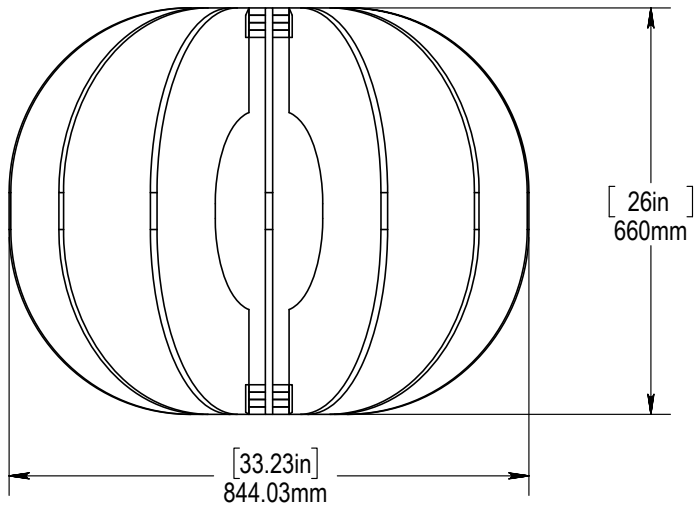

Dimensions and specifications subject to change without notice.

JOB NAME:

CAT#:

TYPE:

ORDERING

EXAMPLE: ASP 34 LED 27 DMV BN 30 A50 R

ASP		LED									
1. SERIES	2. WIDTH X LENGTH	3. GEAR	4. WATTAGE/LUMENS	5. DRIVER	6. FINISH ¹	7. COLOR TEMP	8. FLAIR ¹				
ASP	34 (-C)	34" Dia.	LED	27 27 Watts 2400 Lumens	DMV 120-277V Multivolt 0-10V Dimmable	BN Brushed Nickel	30 3000K	A03 Light Gray A17 Dark Gray A06 City Brown A02 Taupe A34 Pure Gray			
	34 (-R)	34" Dia.							BK Black		
	43 (-T)	43" Dia.									

TYPE:

PRODUCT DIMENSIONS - TRIANGULAR

Dimensions and specifications subject to change without notice.

JOB NAME:

CAT#:

TYPE:

PRODUCT DIMENSIONS - CIRCULAR

Dimensions and specifications subject to change without notice.

JOB NAME:

CAT#:

TYPE:

PRODUCT DIMENSIONS - RECTANGULAR

Dimensions and specifications subject to change without notice.