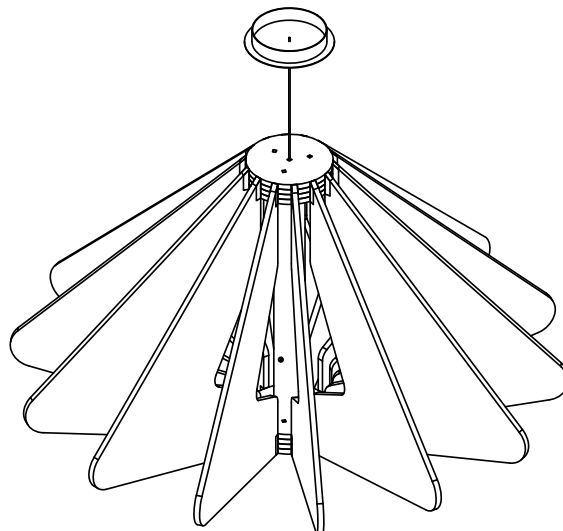

Dimensions and specifications subject to change without notice.

JOB NAME:

CAT#:

TYPE:

ORDERING

EXAMPLE: ASP 34 LED 27 DMV BN 30 A50 R

ASP		LED									
1. SERIES	2. WIDTH X LENGTH	3. GEAR	4. WATTAGE/LUMENS	5. DRIVER	6. FINISH ¹	7. COLOR TEMP	8. FLAIR ¹				
ASP	34 (-C)	34" Dia.	LED	27 27 Watts 2400 Lumens	DMV 120-277V Multivolt 0-10V Dimmable	BN Brushed Nickel	30 3000K	A03 Light Gray A17 Dark Gray A06 City Brown A02 Taupe A34 Pure Gray			
	34 (-R)	34" Dia.							BK Black		
	43 (-T)	43" Dia.									

03-12-
Light Gray

17-12-
Dark Gray

06-12-City
Brown

02-12-Taupe

34-12-
Pure Gray

Dimensions and specifications subject to change without notice.

JOB NAME:

CAT#:

TYPE:

PRODUCT DIMENSIONS - TRIANGULAR

Dimensions and specifications subject to change without notice.

JOB NAME:

CAT#:

TYPE:

PRODUCT DIMENSIONS - CIRCULAR

Dimensions and specifications subject to change without notice.

JOB NAME:

CAT#:

TYPE:

PRODUCT DIMENSIONS - RECTANGULAR

Dimensions and specifications subject to change without notice.