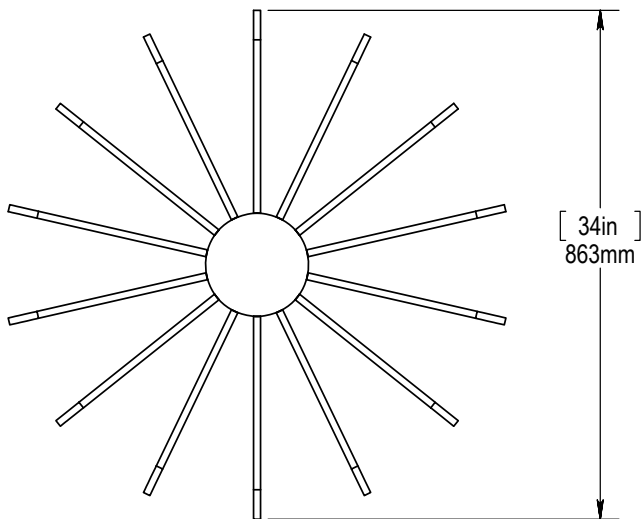

TYPE:

PRODUCT DIMENSIONS - TRIANGULAR

Dimensions and specifications subject to change without notice.

JOB NAME:

CAT#:

TYPE:

PRODUCT DIMENSIONS - CIRCULAR

Dimensions and specifications subject to change without notice.

JOB NAME:

CAT#:

TYPE:

PRODUCT DIMENSIONS - RECTANGULAR

Dimensions and specifications subject to change without notice.