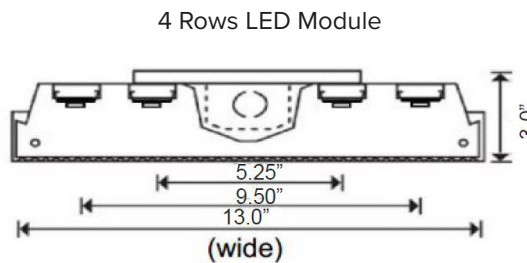

DIMENSIONS