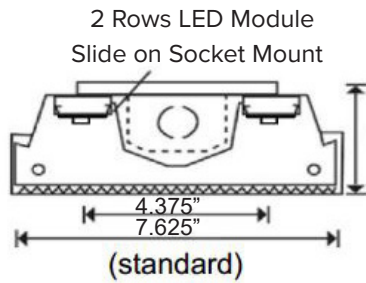

DIMENSIONS